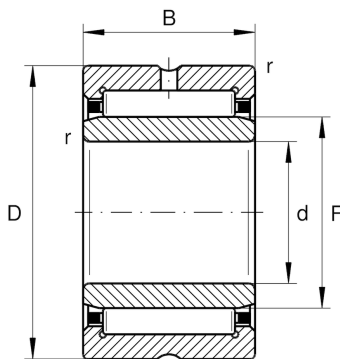

**NKI42/20-XL**

Needle roller bearing

Schaeffler ID:  
0507622900000

Needle roller bearings NKI, light series

X-life

## Technical information

**Main Dimensions & Performance Data**

d	42 mm	Bore diameter
D	57 mm	Outside diameter
B	20 mm	Width
$C_r$	32,500 N	Basic dynamic load rating, radial
$C_{0r}$	56,000 N	Basic static load rating, radial
$C_{ur}$	10,100 N	Fatigue load limit, radial
$n_G$	9,800 1/min	Limiting speed
$n_{gr}$	5,600 1/min	Reference speed
	146.3 g	Weight

**Dimensions**

F	47 mm	Raceway diameter inner ring
$r_{min}$	0.3 mm	Minimum chamfer dimension
s	0.5 mm	Axial displacement

**Temperature range**

$T_{min}$	-30 °C	Operating temperature min.
$T_{max}$	120 °C	Operating temperature max.