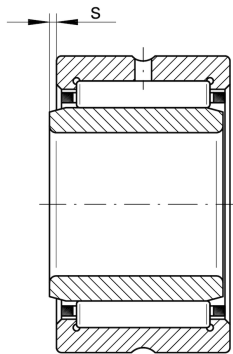

**NKI42/20-XL**

Needle roller bearing

Schaeffler ID:  
0507622900000

Needle roller bearings NKI, light series

X-life

## Technical information

**Main Dimensions & Performance Data**

d	42 mm	Bore diameter
D	57 mm	Outside diameter
B	20 mm	Width
$C_r$	32,500 N	Basic dynamic load rating, radial
$C_{0r}$	56,000 N	Basic static load rating, radial
$C_{ur}$	10,100 N	Fatigue load limit, radial
$n_G$	9,800 1/min	Limiting speed
$n_{gr}$	5,600 1/min	Reference speed
	146.3 g	Weight

**Dimensions**

F	47 mm	Raceway diameter inner ring
$r_{min}$	0.3 mm	Minimum chamfer dimension
s	0.5 mm	Axial displacement

**Temperature range**

$T_{min}$	-30 °C	Operating temperature min.
$T_{max}$	120 °C	Operating temperature max.